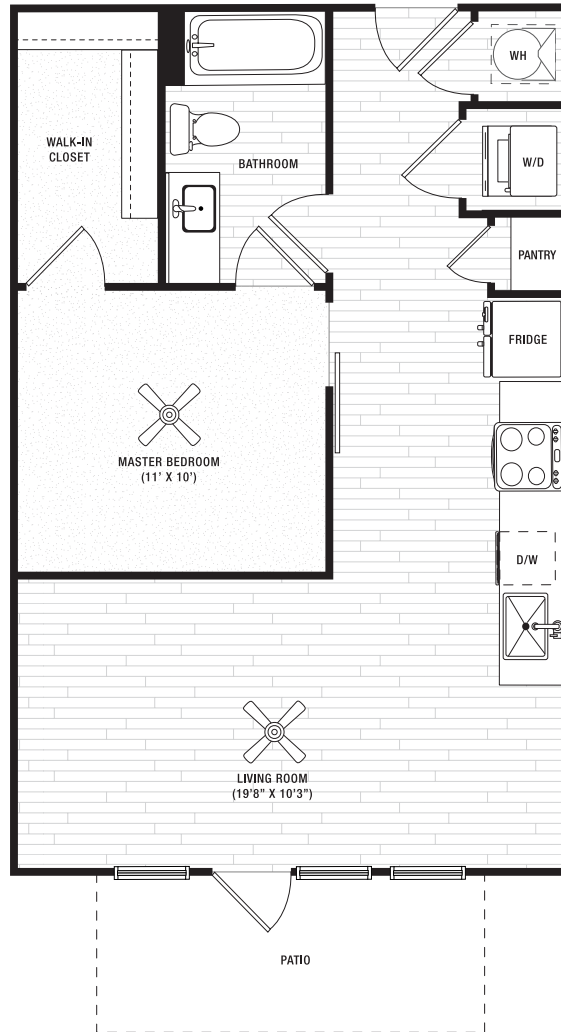

# A1

1 BED / 1 BATH

# 652

SQ. FT.

 <b>SUGARLOAF WALK</b>	2200 Duluth Hwy   Duluth, GA 30097
	<a href="http://www.sugarloafwalkapartments.com">www.sugarloafwalkapartments.com</a>

*Floor plans are artist's rendering. All dimensions are approximate. Actual product and specifications may vary in dimension or detail. Not all features are available in every apartment. Prices and availability are subject to change. Please see a representative for details.*