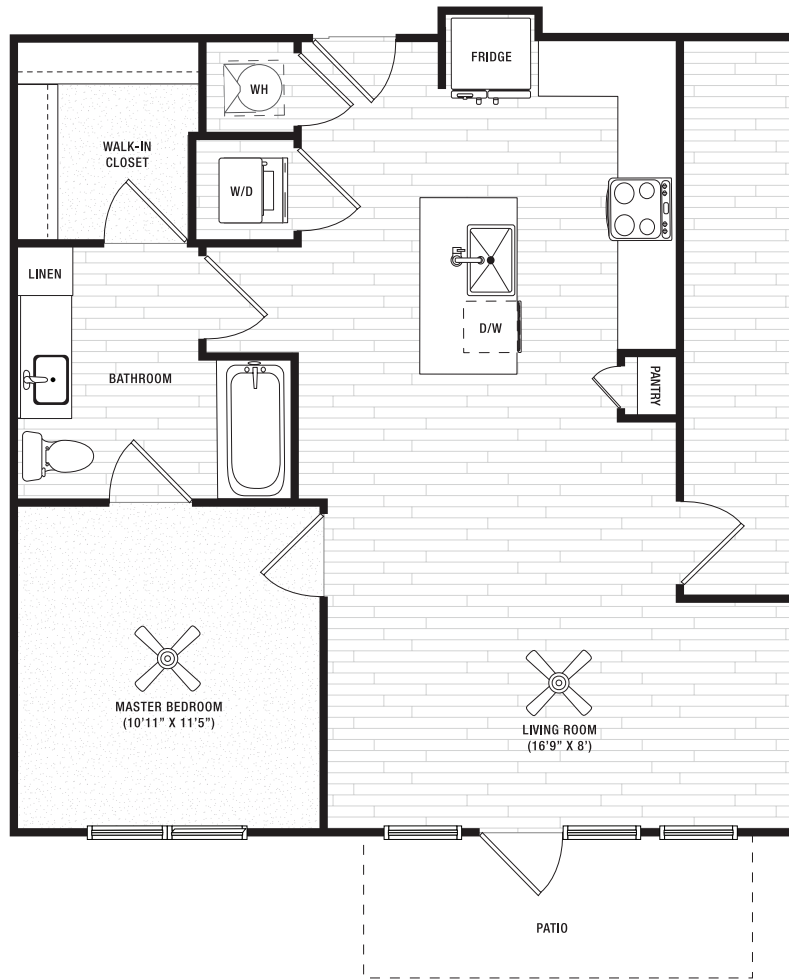

A4

1 BED / 1 BATH

772

SQ. FT.

 SUGARLOAF WALK	2200 Duluth Hwy Duluth, GA 30097
	www.sugarloafwalkapartments.com

Floor plans are artist's rendering. All dimensions are approximate. Actual product and specifications may vary in dimension or detail. Not all features are available in every apartment. Prices and availability are subject to change. Please see a representative for details.