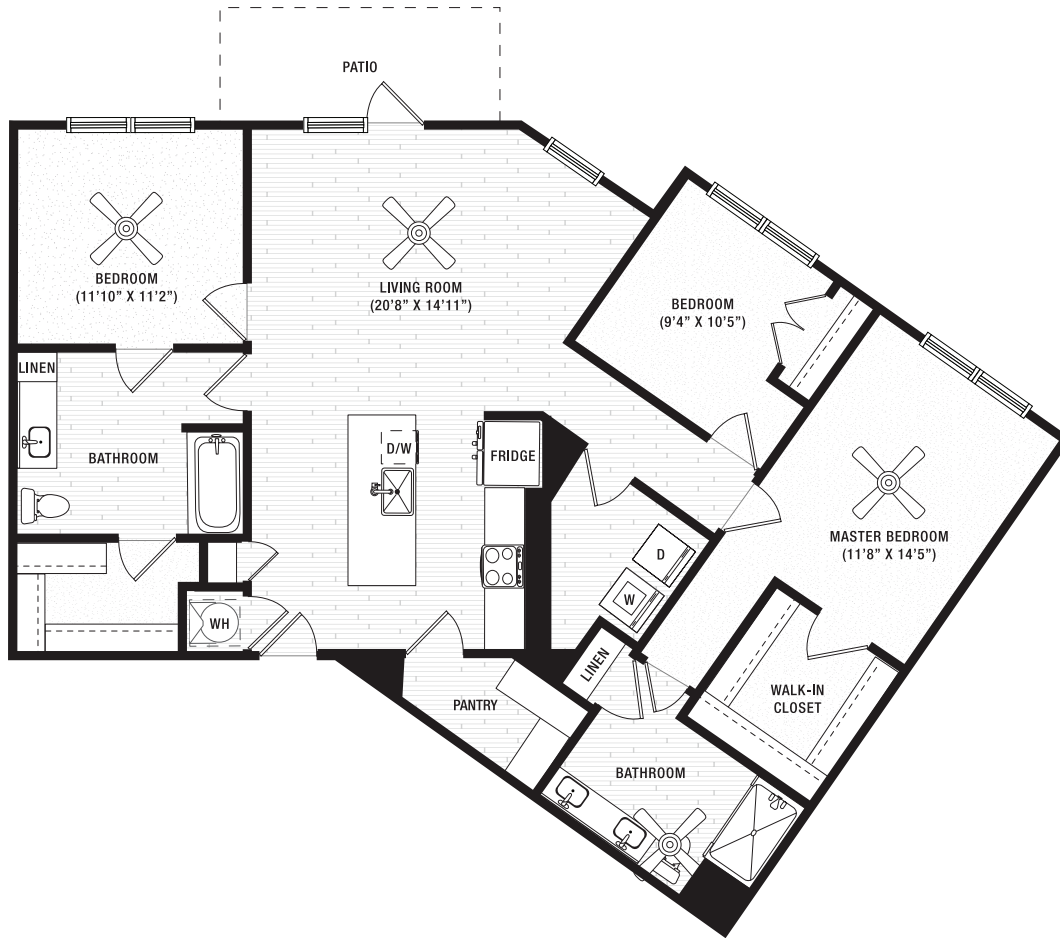

C1

3 BED / 2 BATH

1524

SQ. FT.

 SUGARLOAF WALK	2200 Duluth Hwy Duluth, GA 30097
	www.sugarloafwalkapartments.com

Floor plans are artist's rendering. All dimensions are approximate. Actual product and specifications may vary in dimension or detail. Not all features are available in every apartment. Prices and availability are subject to change. Please see a representative for details.