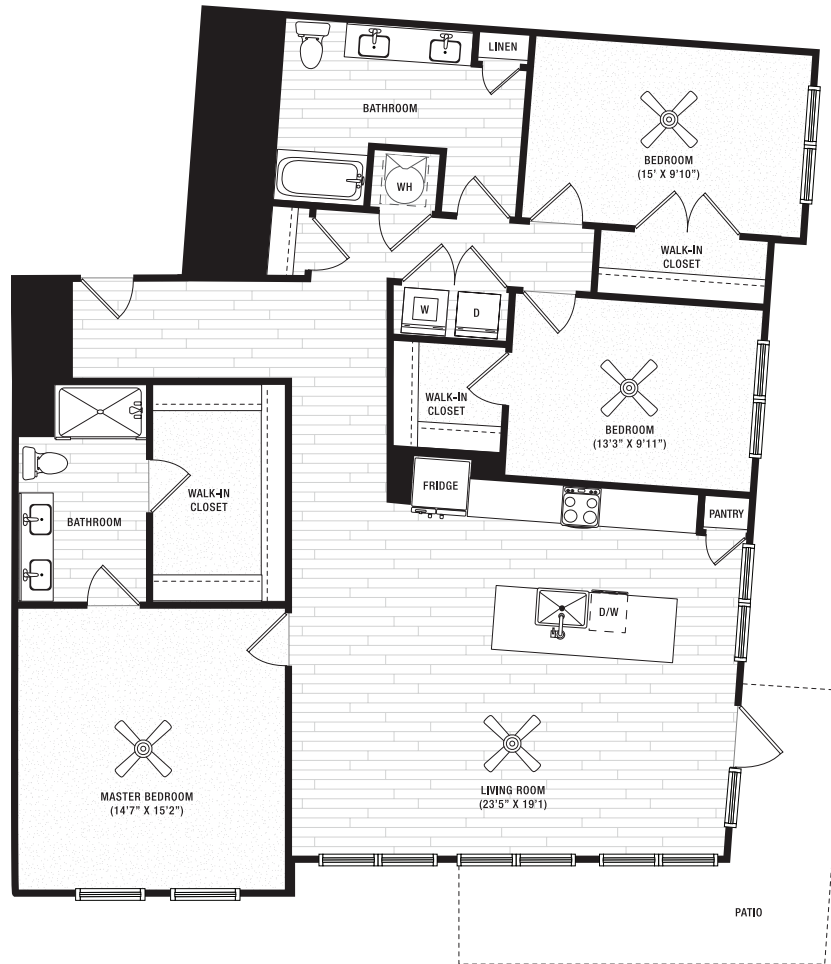

C2

3 BED / 2 BATH

1662

SQ. FT.

SUGARLOAF
WALK

2200 Duluth Hwy | Duluth, GA 30097

www.sugarloafwalkapartments.com

Floor plans are artist's rendering. All dimensions are approximate. Actual product and specifications may vary in dimension or detail. Not all features are available in every apartment. Prices and availability are subject to change. Please see a representative for details.